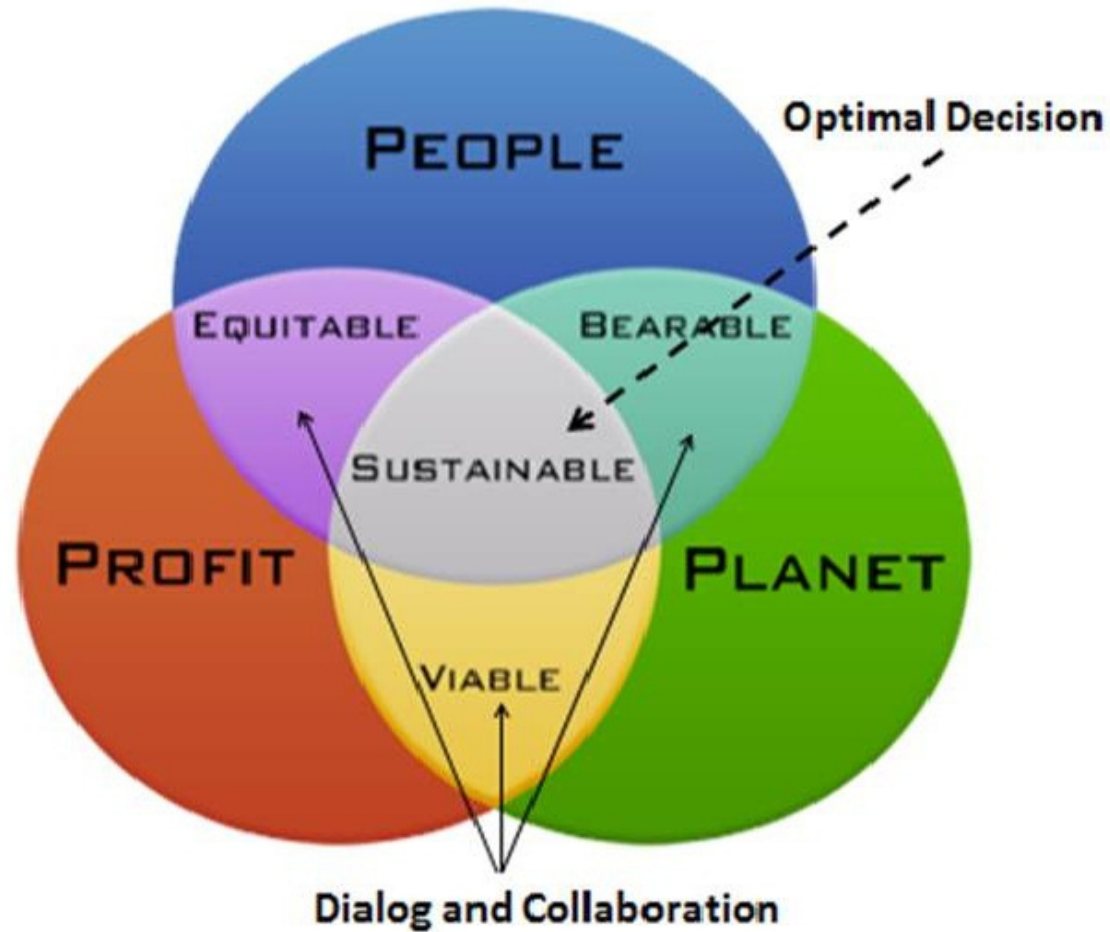

AGBIZ GRAIN Mini-Symposium Jerry Maritz

“THE TRIPLE BOTTOM LINE”

- It's very easy to save energy if you just turn off all the lights," But that's not **bearable**.
- And it's not **equitable** to reduce energy costs by spending millions on a gigantic solar system.
- And if your building is a sky scraper, nor is that strategy **viable**.

We need to plan **sustainable strategies** that are
"viable, equitable, and bearable,

Baie welkom en geniet die dag

nature calls