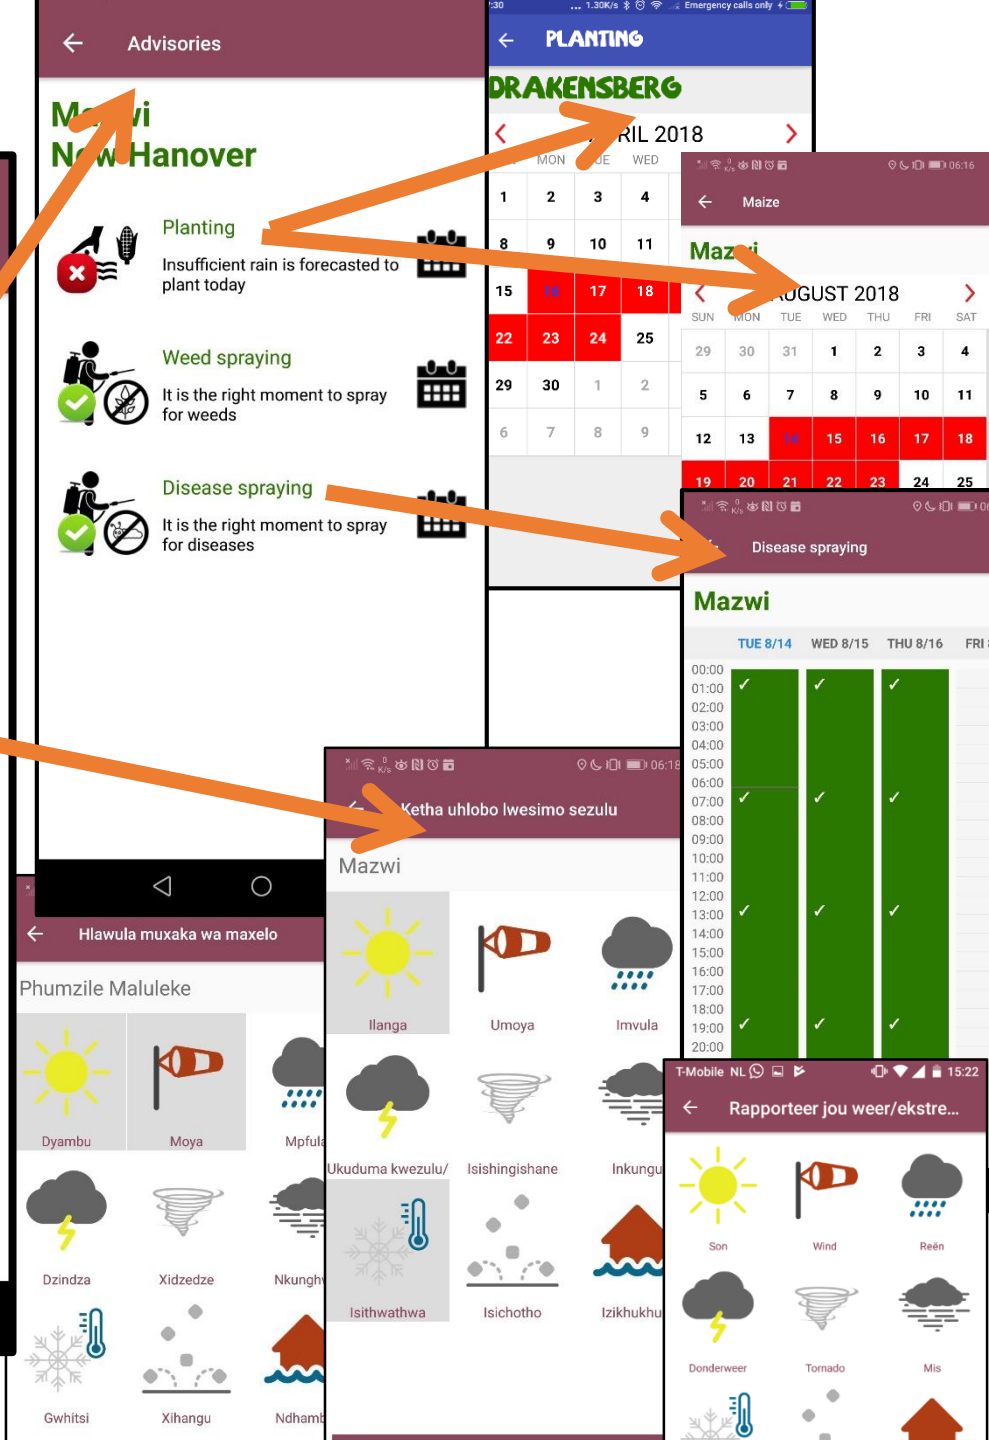

Rain for Africa (R4A) project developed

AgriCloud = a mobile phone 'Planting App'

- Addressing gaps in info available to small-scale farmers.
- AgriCloud App provides:
 - Planting / sowing advice
 - Spraying advice against pests and diseases
 - Collect rainfall data = crowdsourcing.
- Farmers only need info for their own farm
 - Register with precise location on map

Crowdsourcing

- Farmers & extension register for use
- Contact database with:
 - Cell phone number for farmer or extension worker
 - Coordinates = specific location of farm
 - Accumulate credits
- Collect weather info via:
 - Qualitative observation using symbols
 - Manual measured rainfall amounts – in Version 2
- Provide local info to weather forecasters

- Download from Google App Store
- Search and install:

- “AgriCloud”

AgriCloud App (8-2018)

AgriCloud USSD to get Planting and Spraying info

Use *134*8383#

- Press call button
- Wait for reply
- Register with Tel# & town
- Follow instructions
- Choose advisory & send
 - 1=planting
 - 1=disease control
 - 2=weed control
 - 2=spraying
- Wait for sms to receive information for your area