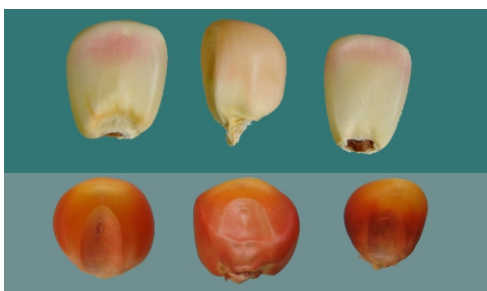

Koffiegevlekte mieliepitte - Nie gebrekkig  
Coffee stained maize kernels - Not defective

Mieliepitte van 'n ander kleur by witmielies

Maize kernels of another colour in white maize

Mieliepitte van 'n ander kleur by witmielies  
(lemmetjie)

Maize kernels of another colour in white maize  
(lime)

Mieliepitte van 'n ander kleur by witmielies  
(Zulu rooi)

Maize kernels of another colour in white maize  
(Zulu red)

Mieliepitte van 'n ander kleur by witmielies  
(bloody butcher) - Nie gebrekkig

Maize kernels of another colour in white maize – (bloody butcher) - Not defective

Oksidasie gevlekte mieliepitte - Nie gebrekkig

Oxidation stained maize kernels - Not defective

Verkleuring by aanhegtingspunt - Nie gebrekkig

Discolouration at the tip cap - Not defective

Verrooide mieliepitte - Nie gebrekkig

Pinked maize kernels - Not defective

Mielies - Wasmielies

Maize - Waxy maize