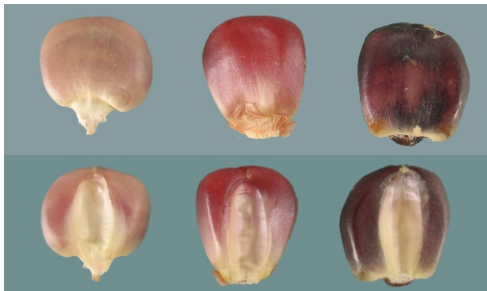

Gebrekkige mieliepitte - Verkleur  
Defective maize kernels - Discoloured

Gebrekkige mieliepitte - Verskrimpel  
Defective maize kernels - Shrivelled

Gebrekkige mieliepitte - Waterbeskadig  
Defective maize kernels - Water damaged

Koffiegevlekte mieliepitte - Nie gebrekkig  
Coffee stained maize kernels - Not defective

Mieliepitte van 'n ander kleur by witmielies

Maize kernels of another colour in white maize

Mieliepitte van 'n ander kleur by witmielies  
(lemmetjie)

Maize kernels of another colour in white maize  
(lime)

Mieliepitte van 'n ander kleur by witmielies  
(Zulu rooi)

Maize kernels of another colour in white maize  
(Zulu red)

Mieliepitte van 'n ander kleur by witmielies  
(bloody butcher) - Nie gebrekkig

Maize kernels of another colour in white maize – (bloody butcher) - Not defective

Oksidasie gevlekte mieliepitte - Nie gebrekkig

Oxidation stained maize kernels - Not defective

Verkleuring by aanhegtingspunt - Nie gebrekkig