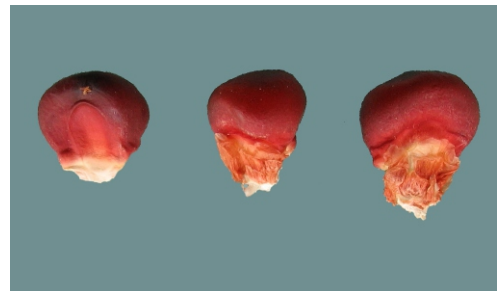

Gebrekkige mieliepitte - Verkleur  
Defective maize kernels - Discoloured

Gebrekkige mieliepitte - Verskrimpel  
Defective maize kernels - Shrivelled

Gebrekkige mieliepitte - Waterbeskadig  
Defective maize kernels - Water damaged

Koffiegevlekte mieliepitte - Nie gebrekkig  
Coffee stained maize kernels - Not defective

Mieliepitte van 'n ander kleur by witmielies

Maize kernels of another colour in white maize

Mieliepitte van 'n ander kleur by witmielies  
(lemmetjie)

Maize kernels of another colour in white maize  
(lime)

Mieliepitte van 'n ander kleur by witmielies  
(Zulu rooi)

Maize kernels of another colour in white maize  
(Zulu red)

Mieliepitte van 'n ander kleur by witmielies  
(bloody butcher) - Nie gebrekkig

Maize kernels of another colour in white maize – (bloody butcher) - Not defective

Oksidasie gevlekte mieliepitte - Nie gebrekkig

Oxidation stained maize kernels - Not defective

Verkleuring by aanhegtingspunt - Nie gebrekkig